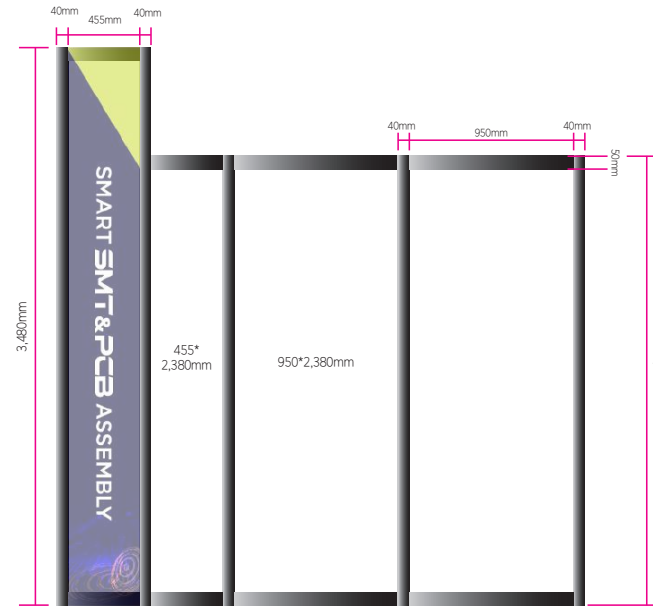

Top fascia : 2,500mm X 1,080mm

Side fascia : 455mm X 3,480mm

#### Entitlements

Items	Qty
Octanorm system	9m <sup>2</sup>
Grey carpeting	9m <sup>2</sup>
Spotlights	2ea
220V outlet	1ea
Electricity	1kW
Info counter	1set
Trash bin	1ea

Front

Top

ISO View

Top View

A

B