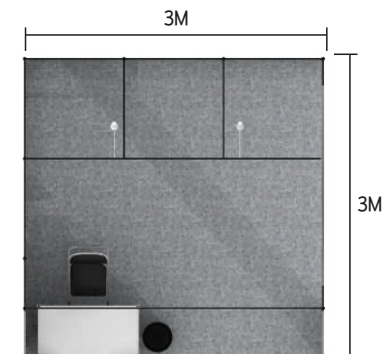

Top fascia : 2,500mm X 1,080mm

Side fascia : 455mm X 3,480mm

#### Entitlements

Items	Qty
Octanorm system	9m <sup>2</sup>
Grey carpeting	9m <sup>2</sup>
Spotlights	2ea
220V outlet	1ea
Electricity	1kW
Info counter	1set
Trash bin	1ea

Front

Top

ISO View

Top View

A

B